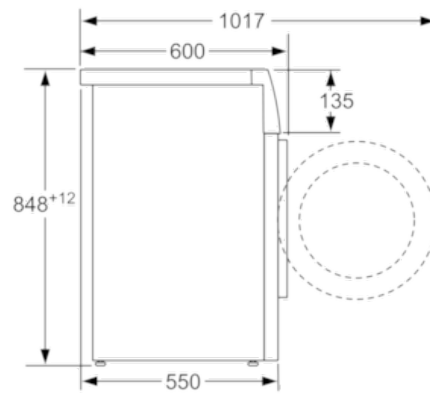

Technical Data

Construction type :	Free-standing
Door hinge :	Left
Color / Material body :	White
Length of electrical supply cord (cm) :	210
Height for building under :	850.00
Height of the product (mm) :	848
Dimensions of the product (mm) :	848 x 598 x 550
Wheels :	No
Net weight (kg) :	69.0
Drum volume (l) :	55
Main colour of product :	White
Door Frame :	white-black grey
Noise level washing (dB(A) re 1 pW) :	54
Connection rating (W) :	2300
Current (A) :	10
Voltage (V) :	220-240
Frequency (Hz) :	50
Cord Included :	Yes
Plug type :	GB plug
Length of drain hose (in) :	59.05
Length of supply hose (in) :	59.05
Appliance Dimensions (h x w x d) (inches) :	x x
Dimensions of the packed product (in) :	33.85 x 25.19 x 25.19
Net weight (lbs) :	151
Gross weight (lbs) :	152
Length of drain hose :	150.00
Length of supply hose :	150.00
Dimensions of the packed product (HxWxD) (mm) :	860 x 640 x 640
Gross weight (kg) :	69.0
Connection rating (W) :	2300
Current (A) :	10
Voltage (V) :	220-240
Frequency (Hz) :	50
Approval certificates :	CE, VDE
Water protection system :	Multiple water protection
Number of Options :	4
Spin speed options :	Variable
Digital countdown indicator :	Yes
Drying progress indicator :	LED-display

Technical Information

- Slide-under installation
- Dimensions (H X W X D): 84.8 x 59.8 x 55 cm
- Large white-black grey door with 180° opening and 30 cm porthole

Serie | 4 Washing Machines**WAN28001GB****Automatic washing machine**

measurements in mm

measurements in mm