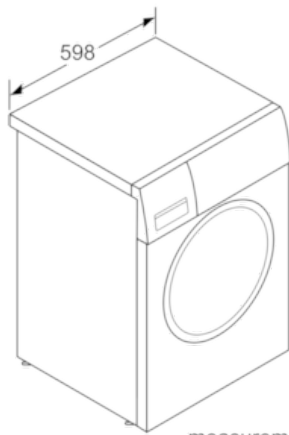

Technical Data

Construction type :	Free-standing
Door hinge :	Left
Color / Material body :	White
Length of electrical supply cord (cm) :	210
Height for building under :	850.00
Height of the product (mm) :	848
Dimensions of the product (mm) :	848 x 598 x 550
Wheels :	No
Net weight (kg) :	69.0
Drum volume (l) :	55
Main colour of product :	White
Door Frame :	white-black grey
Noise level washing (dB(A) re 1 pW) :	54
Connection rating (W) :	2300
Current (A) :	10
Voltage (V) :	220-240
Frequency (Hz) :	50
Cord Included :	Yes
Plug type :	GB plug
Length of drain hose (in) :	59.05
Length of supply hose (in) :	59.05
Appliance Dimensions (h x w x d) (inches) :	x x
Dimensions of the packed product (in) :	33.85 x 25.19 x 25.19
Net weight (lbs) :	151
Gross weight (lbs) :	152
Length of drain hose :	150.00
Length of supply hose :	150.00
Dimensions of the packed product (HxWxD) (mm) :	860 x 640 x 640
Gross weight (kg) :	69.0
Connection rating (W) :	2300
Current (A) :	10
Voltage (V) :	220-240
Frequency (Hz) :	50
Approval certificates :	CE, VDE
Water protection system :	Multiple water protection
Number of Options :	4
Spin speed options :	Variable
Digital countdown indicator :	Yes
Drying progress indicator :	LED-display

Technical Information

- Slide-under installation
- Dimensions (H X W X D): 84.8 x 59.8 x 55 cm
- Large white-black grey door with 180° opening and 30 cm porthole

Serie | 4 Washing Machines**WAN28001GB****Automatic washing machine**