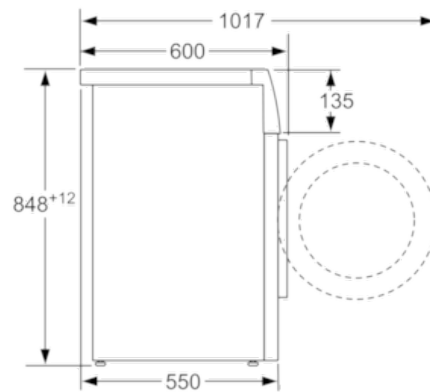

Technical Data

Construction type :	Free-standing
Door hinge :	Left
Color / Material body :	White
Length of electrical supply cord (cm) :	210
Height for building under :	850.00
Height of the product (mm) :	848
Dimensions of the product (mm) :	848 x 598 x 550
Wheels :	No
Net weight (kg) :	69.0
Drum volume (l) :	55
Main colour of product :	White
Door Frame :	white-black grey
Noise level washing (dB(A) re 1 pW) :	54
Connection rating (W) :	2300
Current (A) :	10
Voltage (V) :	220-240
Frequency (Hz) :	50
Cord Included :	Yes
Plug type :	GB plug
Length of drain hose (in) :	59.05
Length of supply hose (in) :	59.05
Appliance Dimensions (h x w x d) (inches) :	x x
Dimensions of the packed product (in) :	33.85 x 25.19 x 25.19
Net weight (lbs) :	151
Gross weight (lbs) :	152
Length of drain hose :	150.00
Length of supply hose :	150.00
Dimensions of the packed product (HxWxD) (mm) :	860 x 640 x 640
Gross weight (kg) :	69.0
Connection rating (W) :	2300
Current (A) :	10
Voltage (V) :	220-240
Frequency (Hz) :	50
Approval certificates :	CE, VDE
Water protection system :	Multiple water protection
Number of Options :	4
Spin speed options :	Variable
Digital countdown indicator :	Yes
Drying progress indicator :	LED-display

Technical Information

- Slide-under installation
- Dimensions (H X W X D): 84.8 x 59.8 x 55 cm
- Large white-black grey door with 180° opening and 30 cm porthole

Serie | 4 Washing Machines**WAN28001GB****Automatic washing machine**

measurements in mm

measurements in mm