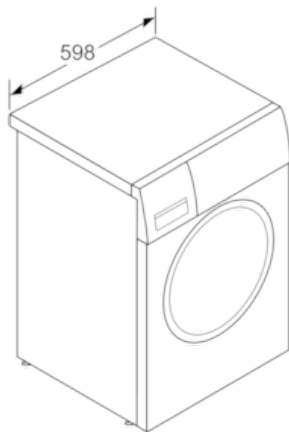

Technical Data

Construction type :	Free-standing
Door hinge :	Left
Color / Material body :	White
Length of electrical supply cord (cm) :	210
Height for building under :	850.00
Height of the product (mm) :	848
Dimensions of the product (mm) :	848 x 598 x 550
Wheels :	No
Net weight (kg) :	69.0
Drum volume (l) :	55
Main colour of product :	White
Door Frame :	white-black grey
Noise level washing (dB(A) re 1 pW) :	54
Connection rating (W) :	2300
Current (A) :	10
Voltage (V) :	220-240
Frequency (Hz) :	50
Cord Included :	Yes
Plug type :	GB plug
Length of drain hose (in) :	59.05
Length of supply hose (in) :	59.05
Appliance Dimensions (h x w x d) (inches) :	x x
Dimensions of the packed product (in) :	33.85 x 25.19 x 25.19
Net weight (lbs) :	151
Gross weight (lbs) :	152
Length of drain hose :	150.00
Length of supply hose :	150.00
Dimensions of the packed product (HxWxD) (mm) :	860 x 640 x 640
Gross weight (kg) :	69.0
Connection rating (W) :	2300
Current (A) :	10
Voltage (V) :	220-240
Frequency (Hz) :	50
Approval certificates :	CE, VDE
Water protection system :	Multiple water protection
Number of Options :	4
Spin speed options :	Variable
Digital countdown indicator :	Yes
Drying progress indicator :	LED-display

Technical Information

- Slide-under installation
- Dimensions (H X W X D): 84.8 x 59.8 x 55 cm
- Large white-black grey door with 180° opening and 30 cm porthole

Serie | 4 Washing Machines**WAN28001GB****Automatic washing machine**