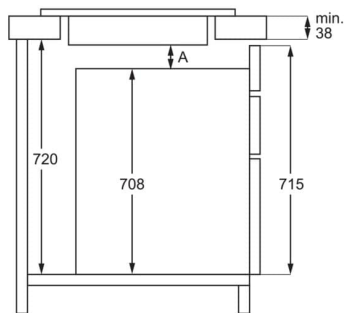

Product Specification

Product Installation	Built_In	Built in height mm	44
Product Typology	Electric_Hob	Width cutting	560
Product Classification	Statement	Depth cutting	490
Installation	Independent	Radius cutting	5
Size	60	Fastening	Snap in System
Hob type	Induction Full	Gas original	No
Design family	AEG Vision	Gas replacement 2	No
Main colour	Black	Gas replacement 3	No
Control Panel material	Glass	Gas category	No
Frame type	Bevelled 4 Sides	Frequency	50-60
Frame material	No	Voltage	220-240/400V2N
Knobs colour	No		
Top Control Place	Front Right		
Type of controls	Kite		
Control function	3 step residual heat, Acoustic signal, Automatic heating-up, Booster, Child-lock, Count up timer, Eco timer, Hob-hood connection, Key-lock function, Minute minder, Pause, SenseCook Boil, Sound off, Timer		
Other comments design	windmill		
Other comments categorisation	Boil detect, ref 949 597 474, no cord, no plug		
Width mm	590		
Depth mm	520		

PSGBHO210DE0000J