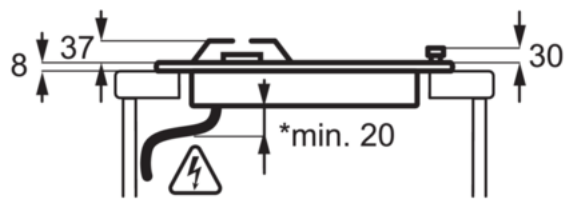

ZGH66424XX Built-in Hob

PSGBHO180DE00017