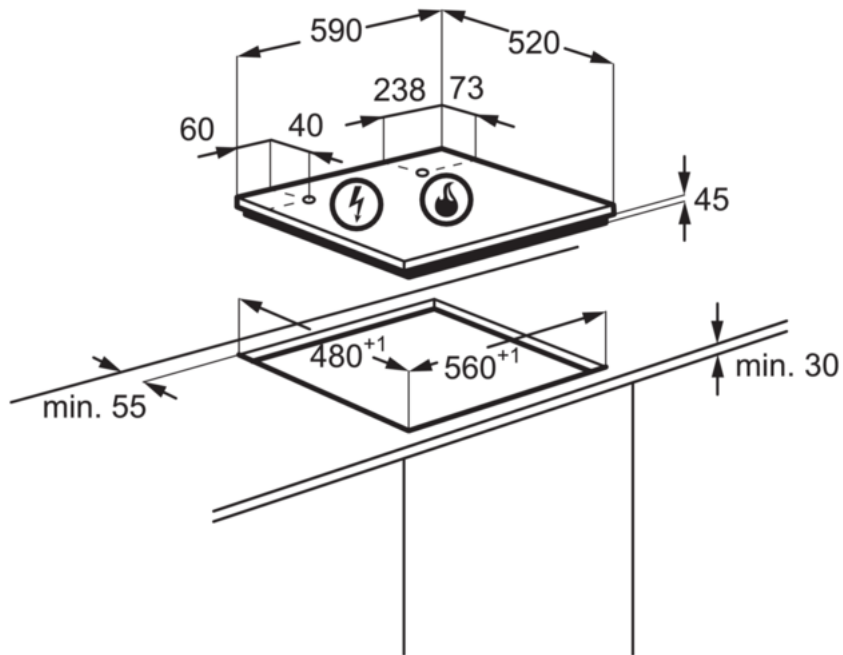

ZGH66424XX Built-in Hob

PSGBHO180DE00017