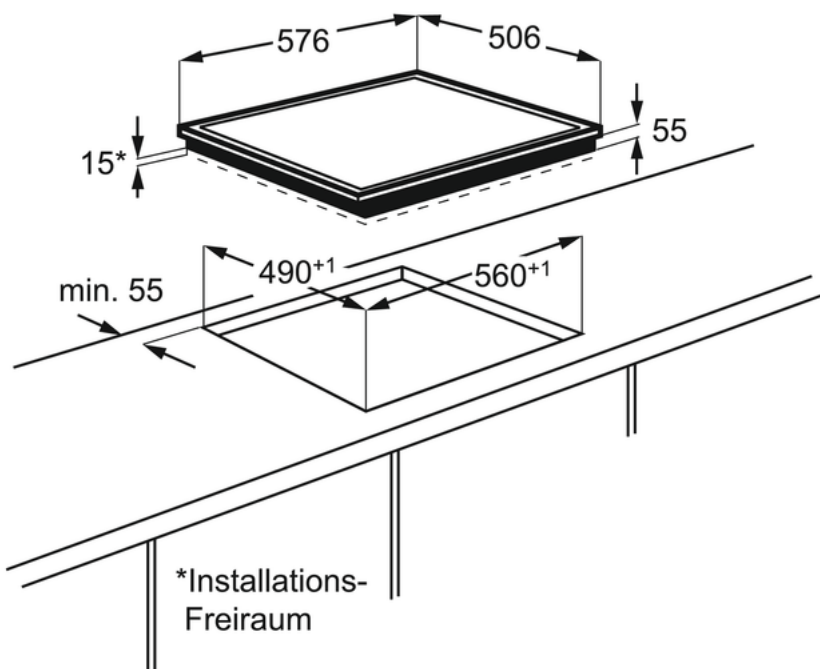

*Installations-
Freiraum