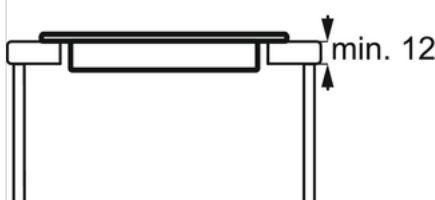

*Installations-
Freiraum