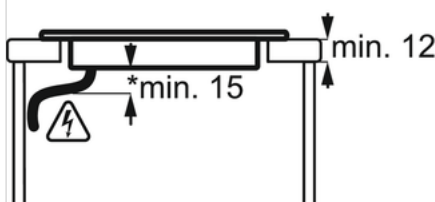

ZIT6460XB Built-in Hob

PSGBHO130D000071

PSGBHO130D000014