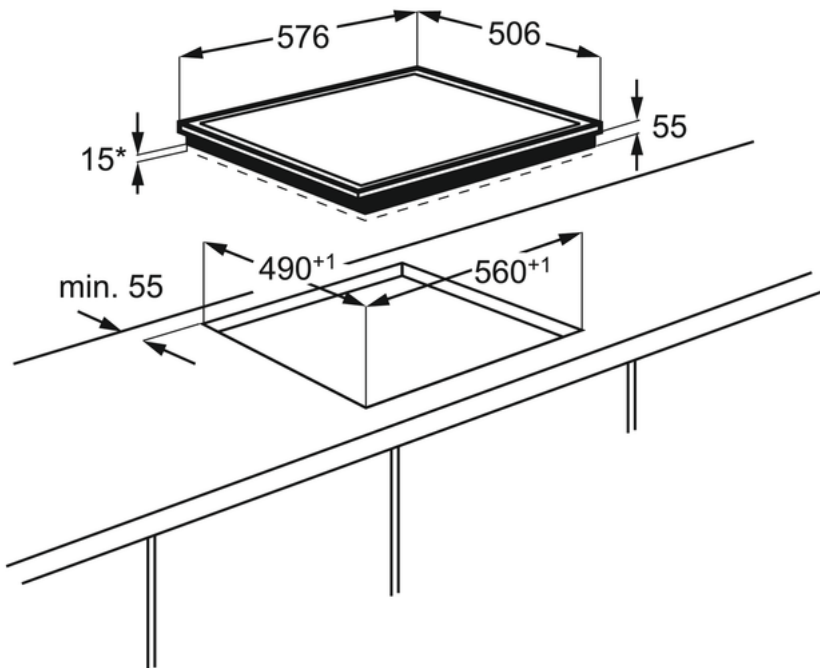

ZIT6460XB Built-in Hob

PSGBHO130D000071

PSGBHO130D000014