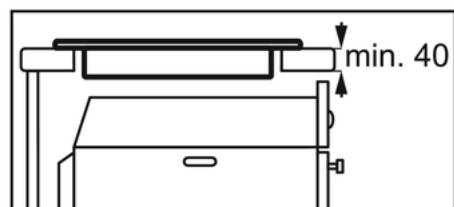

*Installations-
Freiraum