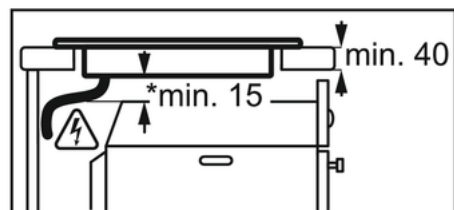

ZIT6460XB Built-in Hob

PSGBHO130D000071

PSGBHO130D000014