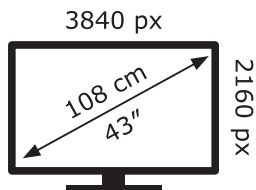

LG Electronics

43UP75006LF

67 kWh/1000h

ABCDEF**G**

85 kWh/1000h

2019/2013