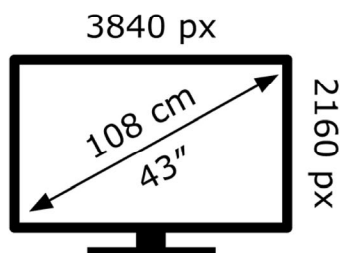

ENERGY ⚡

LG Electronics

43UQ91006LA

53 kWh/1000h

ABCDEF**G**

82 kWh/1000h

2019/2013