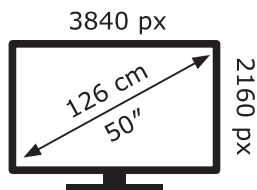

LG Electronics

50NANO806PA

63 kWh/1000h

ABCDEF**G**

104 kWh/1000h

2019/2013