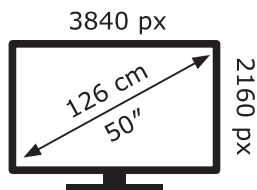

LG Electronics

50NANO886PB

67 kWh/1000h

ABCDEF**G**

112 kWh/1000h

2019/2013