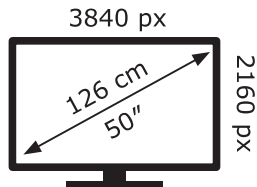

LG Electronics

50UP75006LF

86 kWh/1000h

ABCDEF**G**

103 kWh/1000h

2019/2013