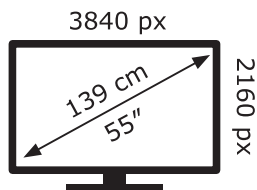

LG Electronics

55NANO756PA

**95** kWh/1000h

ABCDEF**G**

**126** kWh/1000h

2019/2013