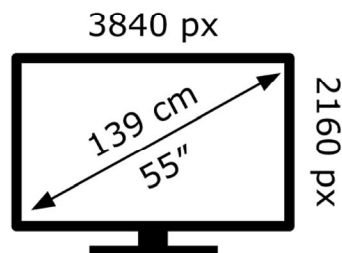

ENERG ⚡

LG Electronics

55NANO766QA

84 kWh/1000h

ABCDEF**G**

122 kWh/1000h

2019/2013