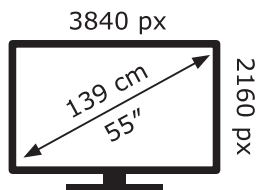

LG Electronics

55NANO806PA

80 kWh/1000h

ABCDEF**G**

134 kWh/1000h

2019/2013