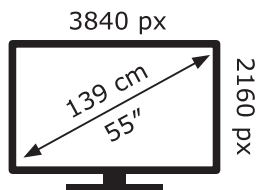

LG Electronics

55UP75006LF

103 kWh/1000h

ABCDEF**G**

129 kWh/1000h

2019/2013