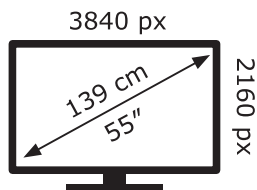

LG Electronics

55UP81006LA

99 kWh/1000h

ABCDEF**G**

129 kWh/1000h

2019/2013