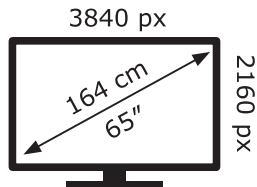

LG Electronics

65NANO756PA

123 kWh/1000h

ABCDEF**G**

161 kWh/1000h

2019/2013