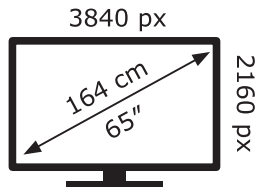

LG Electronics

65NANO886PB

95 kWh/1000h

ABCDEF**G**

173 kWh/1000h

2019/2013