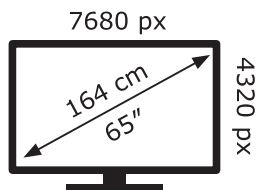

LG Electronics

65NANO966PA

171 kWh/1000h

ABCDEF**G**

269 kWh/1000h

2019/2013