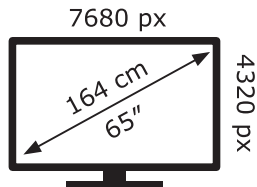

LG Electronics

65UP81006LA

123 kWh/1000h

ABCDEF**G**

160 kWh/1000h

2019/2013