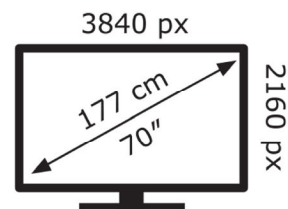

LG Electronics

70UP81006LA

127 kWh/1000h

ABCDEF**G**

170 kWh/1000h

2019/2013