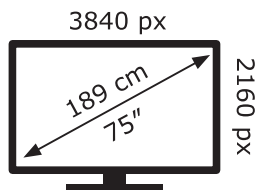

LG Electronics

75NANO806PA

**111** kWh/1000h

ABCDEF**G**

**191** kWh/1000h

2019/2013