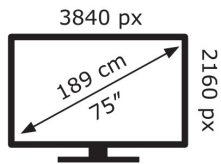

LG Electronics

75NANO866PA

130 kWh/1000h

ABCDEF**G**

217 kWh/1000h

2019/2013