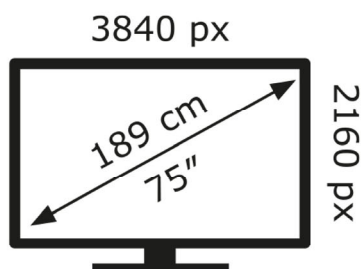

LG Electronics

75QNE816QA

109 kWh/1000h

ABCDEF**G**

200 kWh/1000h

2019/2013