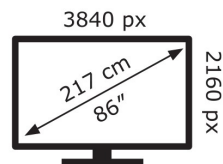

LG Electronics

86NANO866PA

207 kWh/1000h

ABCDEF**G**

335 kWh/1000h

2019/2013