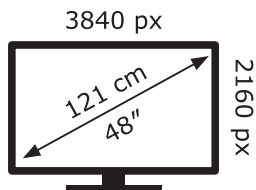

LG Electronics

OLED48A16LA

74 kWh/1000h

ABCDEF**G**

131 kWh/1000h

2019/2013