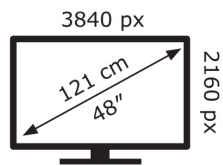

LG Electronics

OLED48C16LA

88 kWh/1000h

ABCDEF**G**

142 kWh/1000h

2019/2013