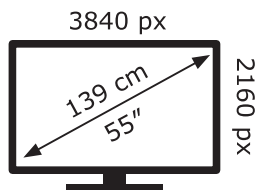

LG Electronics

OLED55B16LA

104 kWh/1000h

ABCDEF**G**

182 kWh/1000h

2019/2013