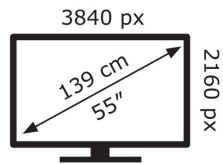

LG Electronics

OLED55C16LA

106 kWh/1000h

ABCDEF**G**

171 kWh/1000h

2019/2013