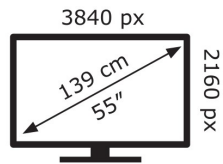

LG Electronics

OLED55G16LA

107 kWh/1000h

ABCDEF**G**

165 kWh/1000h

2019/2013