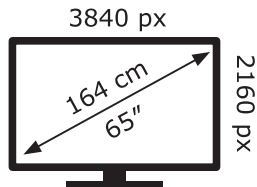

LG Electronics

OLED65B16LA

122 kWh/1000h

ABCDEF**G**

235 kWh/1000h

2019/2013