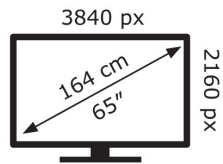

LG Electronics

OLED65G16LA

128 kWh/1000h

ABCDEF**G**

226 kWh/1000h

2019/2013