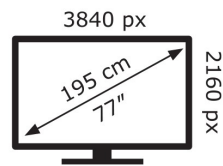

LG Electronics

OLED77A16LA

133 kWh/1000h

ABCDEF**G**

270 kWh/1000h

2019/2013