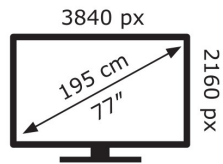

LG Electronics

OLED77C16LA

162 kWh/1000h

ABCDEF**G**

273 kWh/1000h

2019/2013