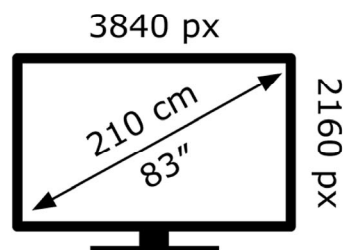

**ENERGY** ⚡

**LG Electronics**

OLED83G26LA

**150** kWh/1000h

ABCDEF**G**

**351** kWh/1000h

2019/2013