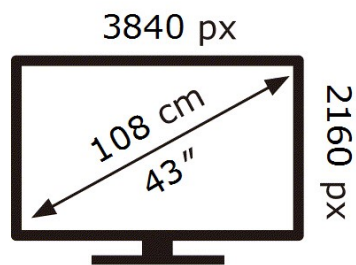

SAMSUNG

QE43LS05TCU

67 kWh/1000h

ABCDEF **G**

97 kWh/1000h

2019/2013