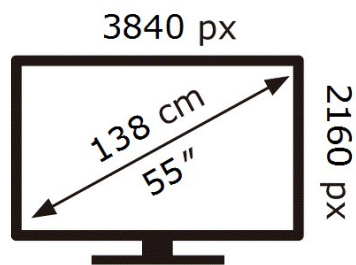

SAMSUNG

QE55Q80AAT

110 kWh/1000h

ABCDEF **G**

227 kWh/1000h

2019/2013