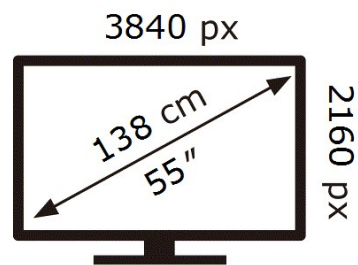

SAMSUNG

QE55Q90TAT

186 kWh/1000h

ABCDEF **G**

218 kWh/1000h

2019/2013