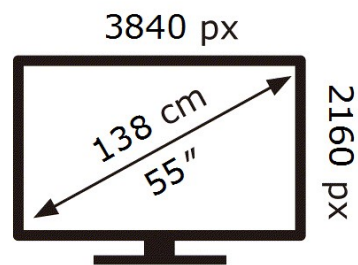

SAMSUNG

QE55QN85AAT

77 kWh/1000h

ABCDEF **G**

162 kWh/1000h

2019/2013