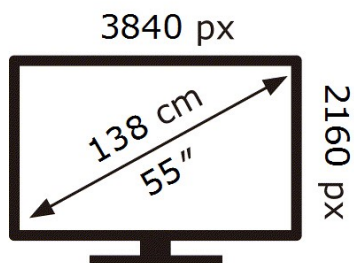

SAMSUNG

QE55QN90AAT

84 kWh/1000h

ABCDEF **G**

165 kWh/1000h

2019/2013