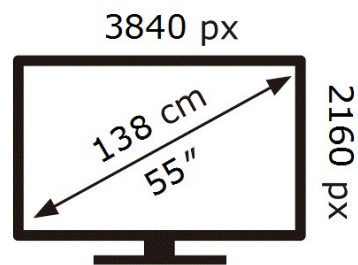

SAMSUNG

QE55QN94AAT

84 kWh/1000h

ABCDEF **G**

165 kWh/1000h

2019/2013