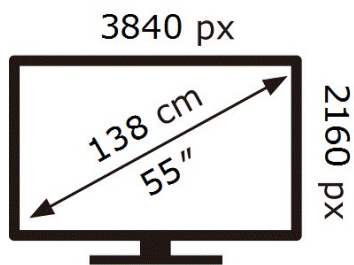

SAMSUNG

QE55QN95AAT

103 kWh/1000h

ABCDEF **G**

200 kWh/1000h

2019/2013