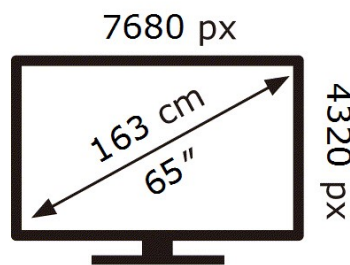

SAMSUNG

QE65QN800AT

242 kWh/1000h

ABCDEF **G**

328 kWh/1000h

2019/2013