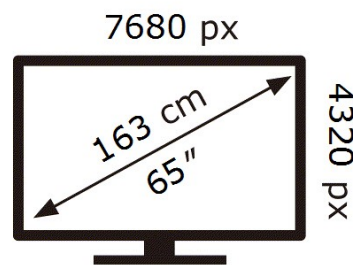

SAMSUNG

QE65QN900AT

255 kWh/1000h

ABCDEF **G**

365 kWh/1000h

2019/2013