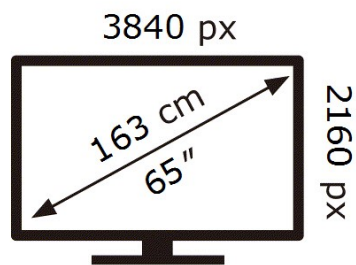

**SAMSUNG**

QE65QN90AAT

**102** kWh/1000h

ABCDEF **G**

**260** kWh/1000h

2019/2013