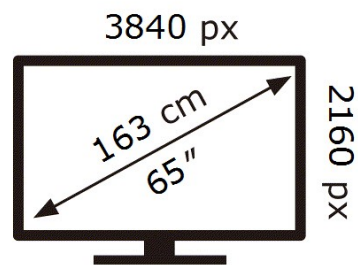

SAMSUNG

QE65QN94AAT

102 kWh/1000h

ABCDEF **G**

260 kWh/1000h

2019/2013