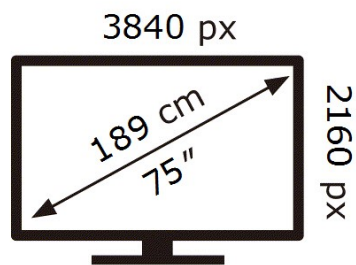

SAMSUNG

QE75Q70AAT

115 kWh/1000h

ABCDEF **G**

213 kWh/1000h

2019/2013