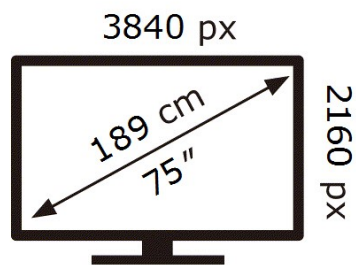

**SAMSUNG**

QE75Q80AAT

**165** kWh/1000h

ABCDEF **G**

**340** kWh/1000h

2019/2013