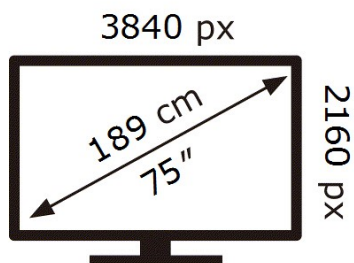

**SAMSUNG**

QE75QN85AAT

**106** kWh/1000h

ABCDEF **G**

**224** kWh/1000h

2019/2013