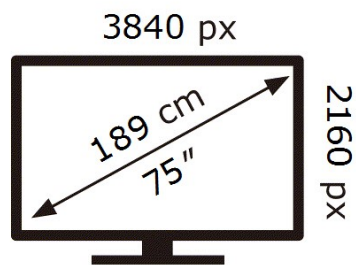

SAMSUNG

QE75QN94AAT

107 kWh/1000h

ABCDEF **G**

270 kWh/1000h

2019/2013