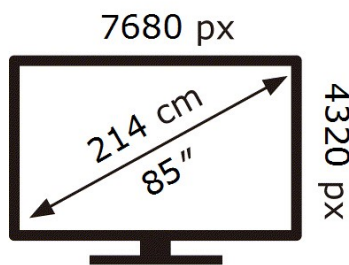

SAMSUNG

QE85QN800AT

305 kWh/1000h

ABCDEF **G**

449 kWh/1000h

2019/2013