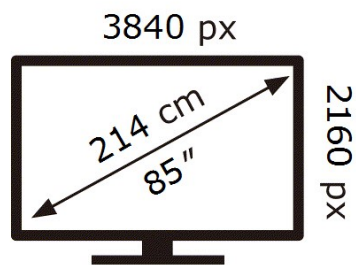

SAMSUNG

QE85QN85AAT

122 kWh/1000h

ABCDEF **G**

288 kWh/1000h

2019/2013